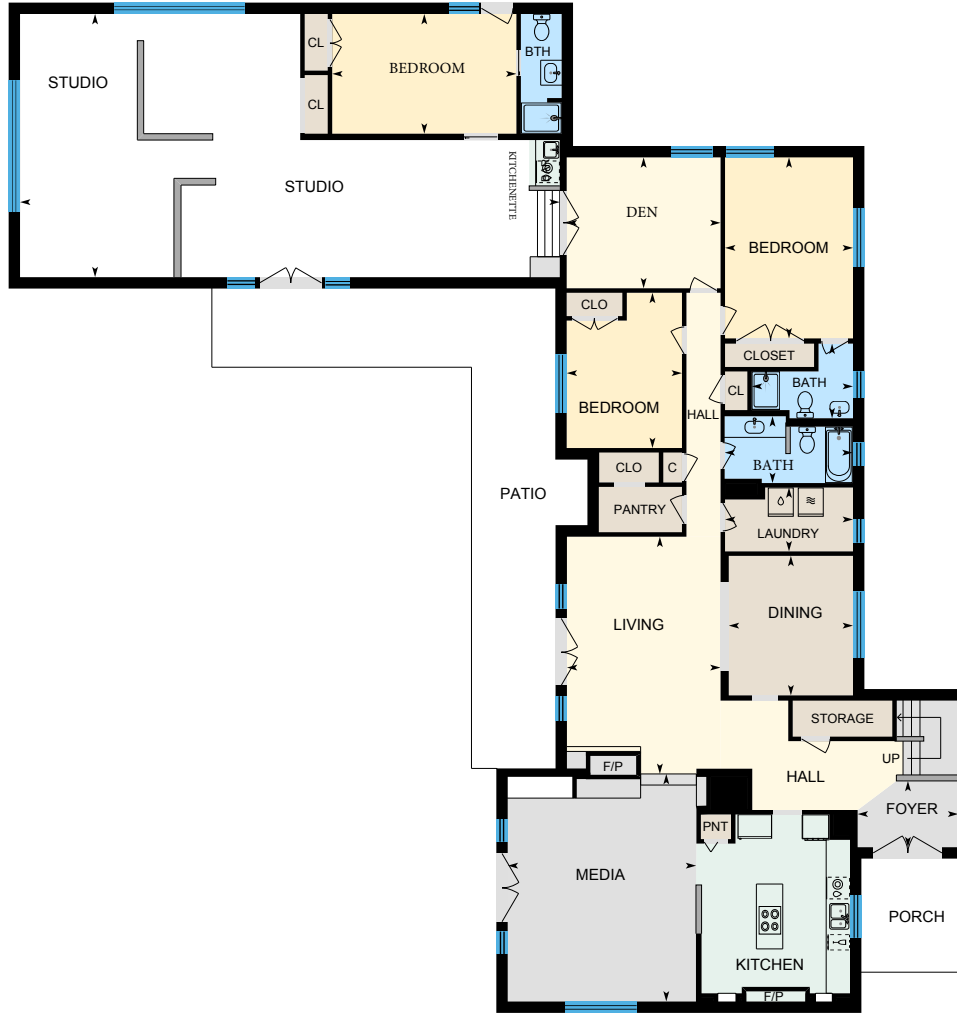

1048 Bishops Lodge Rd, Santa Fe, NM

Floor Plan - For Visual Aid Only

UPSTAIRS - PRIMARY BEDROOM

0 7 14
ft

Upstairs
Finished Area 772.77 sq ft

PREPARED: 2023/09/09