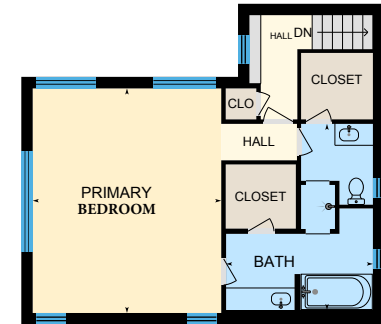

1048 Bishops Lodge Rd, Santa Fe, NM

Floor Plan - For Visual Aid Only

UPSTAIRS - PRIMARY BEDROOM

0 7 14
ft

Upstairs
Finished Area 772.77 sq ft

PREPARED: 2023/09/09