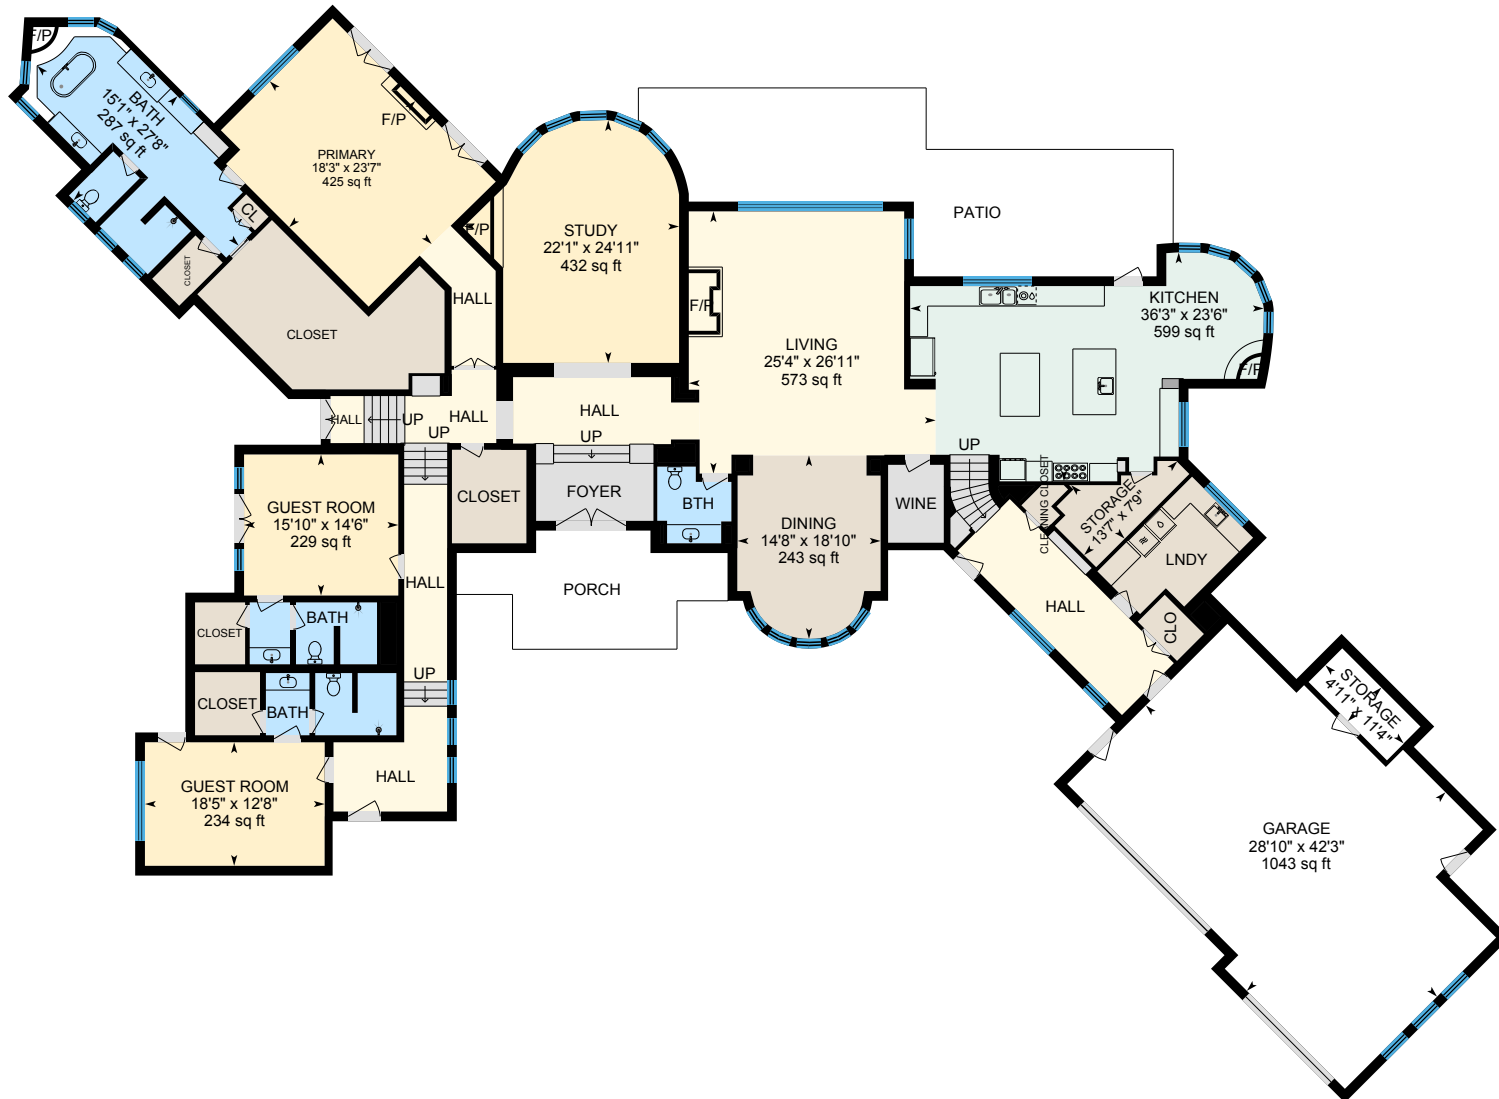

10 Deer Dancer, Santa Fe, NM

Main Floor

PREPARED: 2023/03/09

White regions are excluded from total floor area in iGUIDE floor plans. All room dimensions and floor areas must be considered approximate and are subject to independent verification.

10 Deer Dancer, Santa Fe, NM

Casita

PREPARED: 2023/03/09