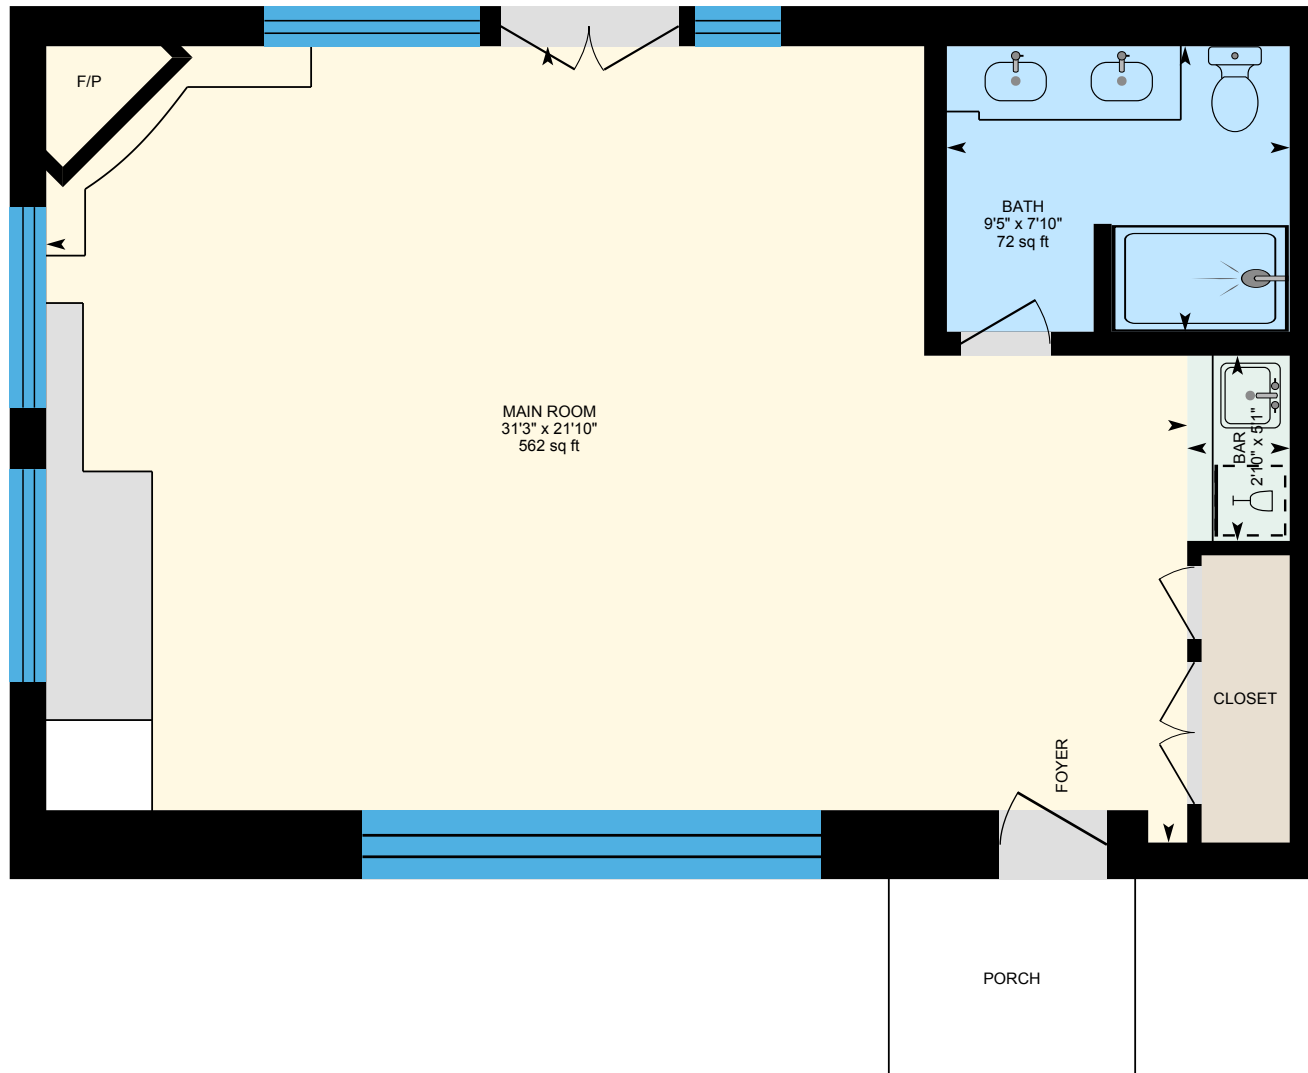

10 Deer Dancer, Santa Fe, NM

Main Floor

PREPARED: 2023/03/09

White regions are excluded from total floor area in iGUIDE floor plans. All room dimensions and floor areas must be considered approximate and are subject to independent verification.

10 Deer Dancer, Santa Fe, NM

Casita

PREPARED: 2023/03/09