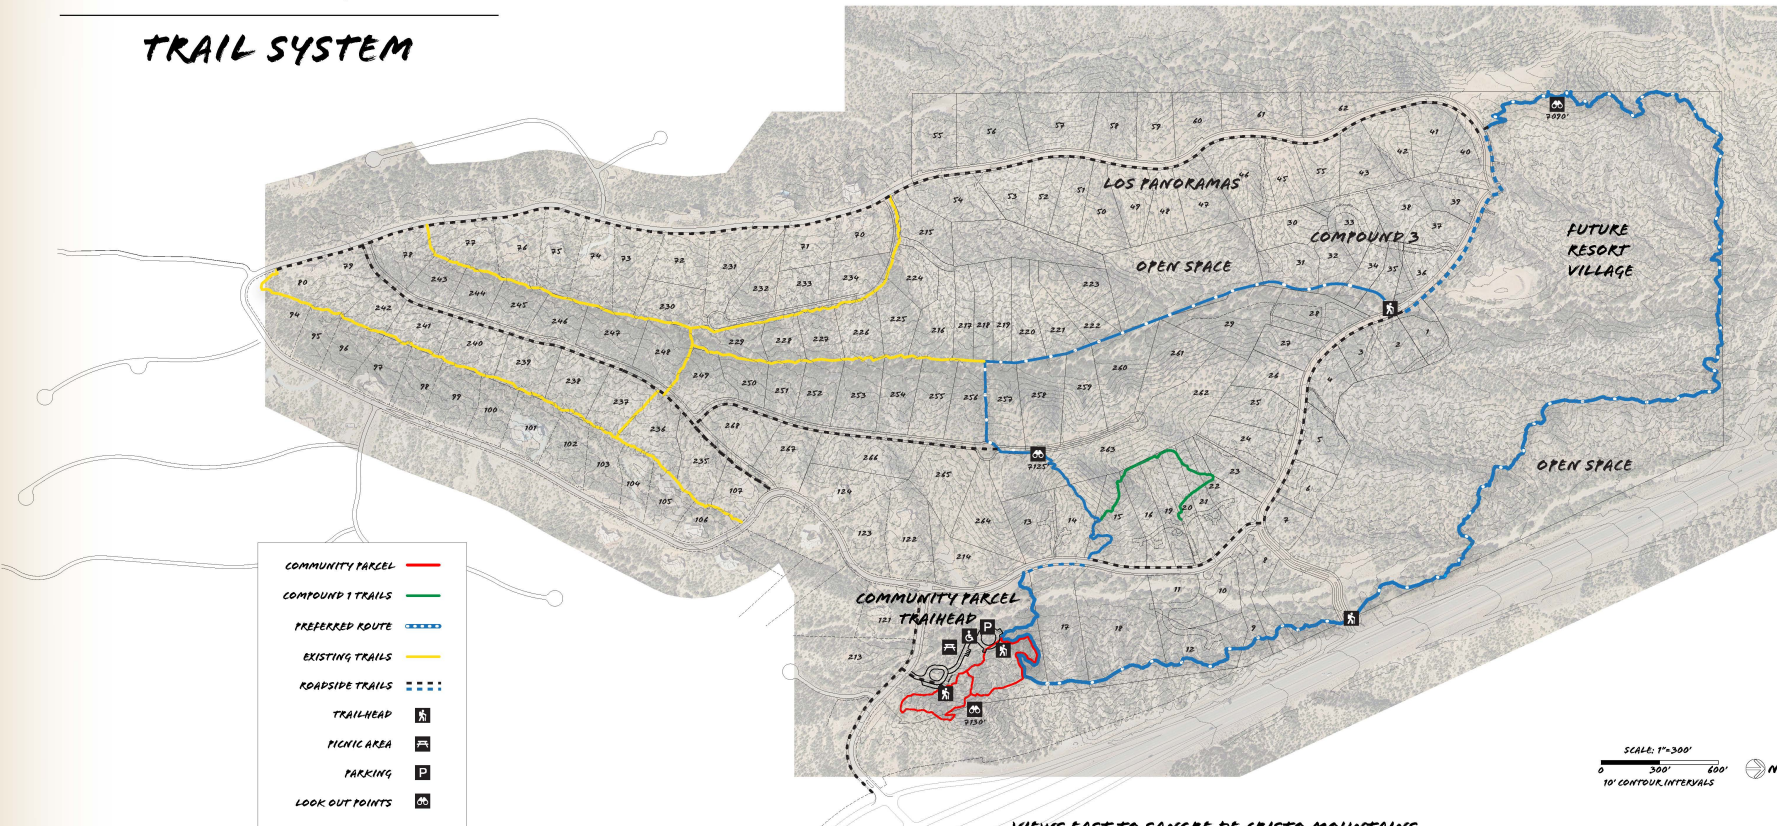

MONTE SERENO TRAIL SYSTEM

VIEWS WEST TO JEMEZ MOUNTAINS

VIEWS NORTH
TO COLORADO

VIEWS EAST TO SANGRE DE CRISTO MOUNTAINS
AND SANTA FE SKI BASIN

TO TESUQUE VILLAGE

TO HISTORIC SANTA FE PLAZA

THIS TRAIL MAP IS SCHEMATIC IN NATURE. ACCURACY CANNOT BE GUARANTEED AND THE TRAILS AND MAP ARE SUBJECT TO CHANGE WITHOUT NOTICE.