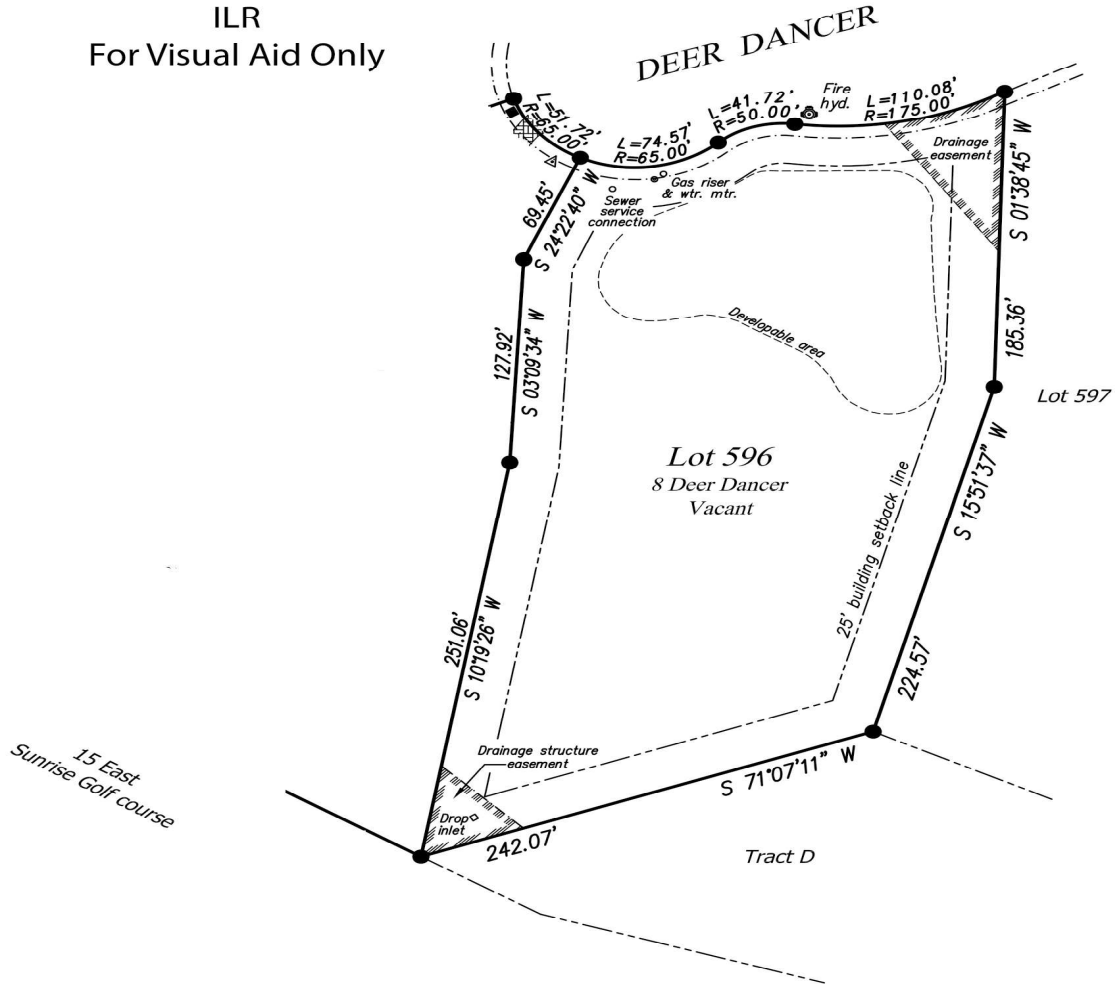

8 Deer Dancer
ILR
For Visual Aid Only

No representations or warranties either express or implied are made as to the accuracy of the information herein or with respect to the usability, feasibility or condition of the property. Subject to change, sale or withdrawal without prior notice of any kind.