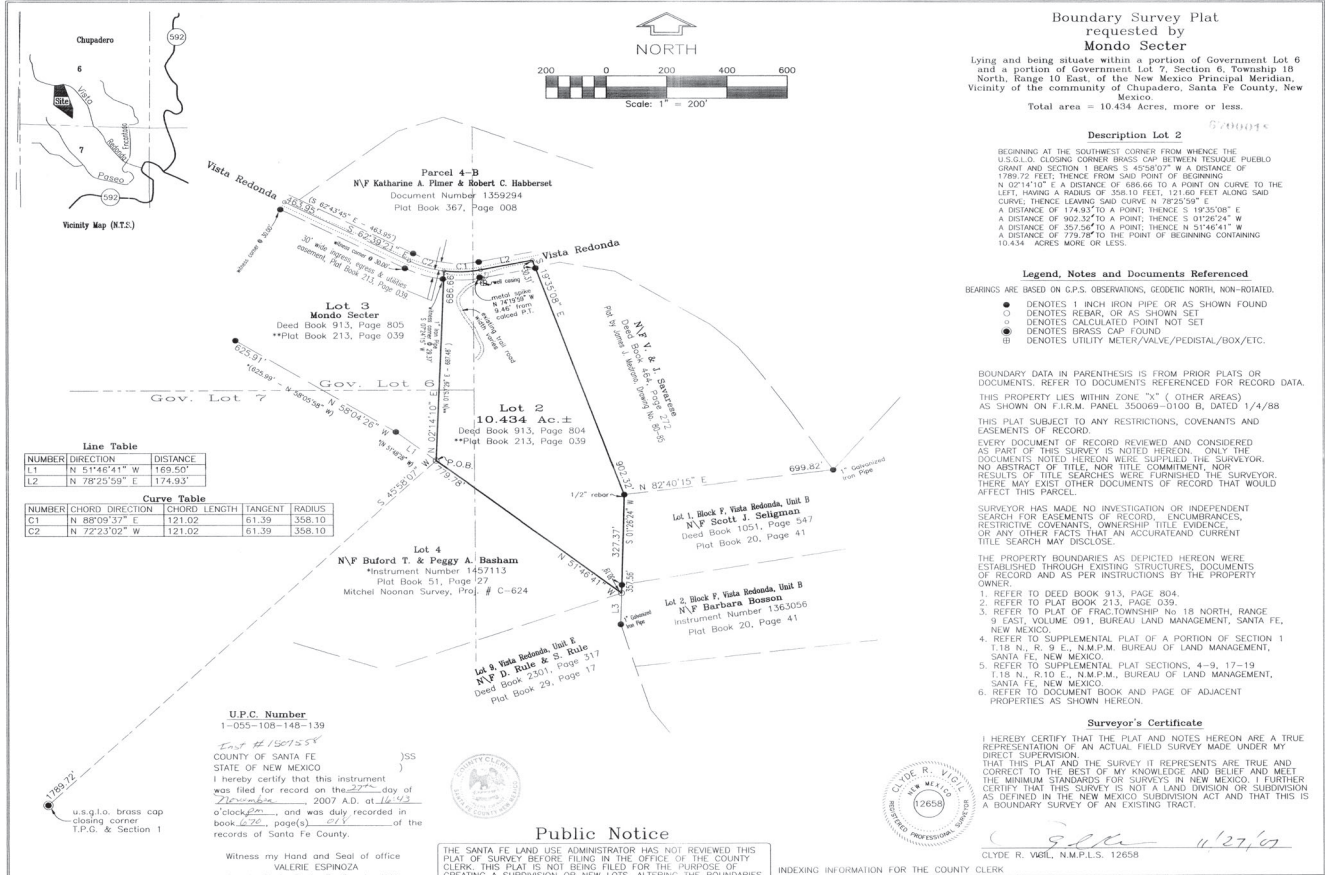

102 Vista Redonda

No representations or warranties either express or implied are made as to the accuracy of the information herein or with respect to the usability, feasibility or condition of the property. Subject to change, sale or withdrawal without prior notice of any kind.