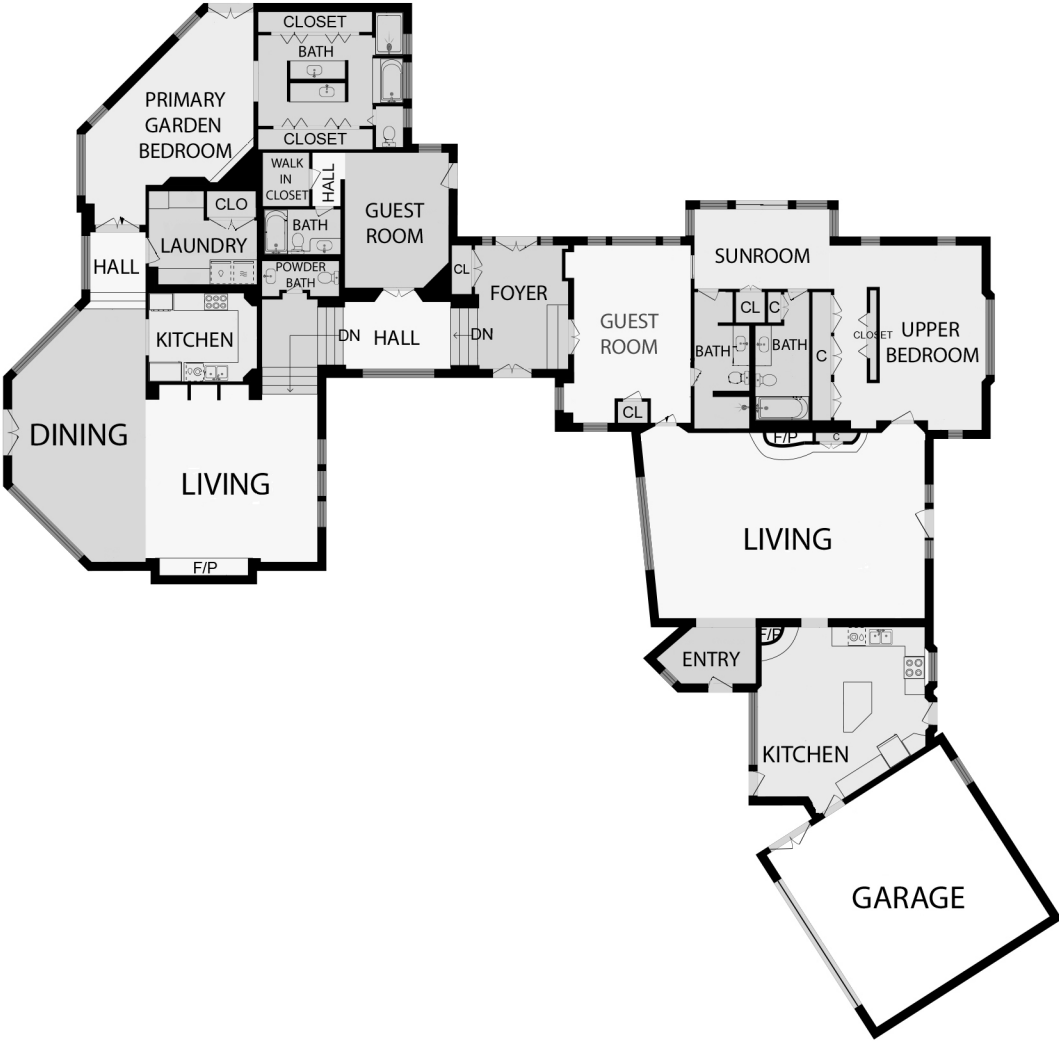

900 Paseo De La Cuma, Santa Fe, NM

0 8 16 ft

PREPARED: 2023/11/02

White regions are excluded from total floor area in iGUIDE floor plans. All room dimensions and floor areas must be considered approximate and are subject to independent verification.